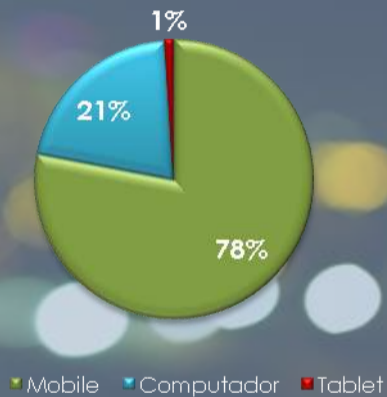

The background is a solid blue color with various faint, light-blue geometric and technical patterns. On the left, there are concentric circles and a spiral-like shape. In the center, there are several vertical rectangular bars of varying heights, resembling a bar chart or data visualization. On the right, there are circular shapes with internal patterns, possibly representing gears or mechanical components. The overall aesthetic is clean, modern, and technical.

+ 55.000

PERFIL

46%
MULHERES

54%
HOMENS

PERFIL

61%
PÚBLICO

18 a 34
ANOS

■ Mobile ■ Computador ■ Tablet

TABELA DE PREÇOS

Produto	1 Dia 100%	7 Dias 20%	15 Dias 30%	30 Dias 50%
Matéria comercial	225,00	1.260,00	2.362,50	3.375,00
Patrocínio Editoria - home/interna	150,00	840,00	1.575,00	2.250,00
Post facebook (imagem)	70,00	392,00	735,00	1.050,00
Post facebook (vídeo)	250,00	1.400,00	2.625,00	3.750,00
Popup	300,00	1.680,00	3.150,00	4.500,00
Banner header	300,00	1.680,00	3.150,00	4.500,00
Banner sidebar	250,00	1.400,00	2.625,00	3.750,00
Banner footer	100,00	560,00	1.050,00	1.500,00